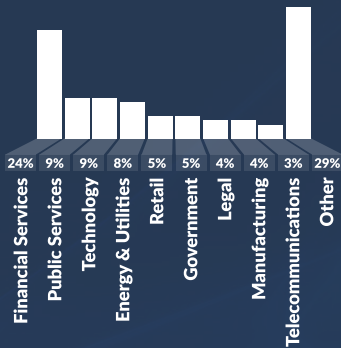

1000+
DEPLOYMENTS

#1

LEADER IN
**ENTERPRISE
IMMUNE
SYSTEM**
TECHNOLOGY

22+
AWARDS